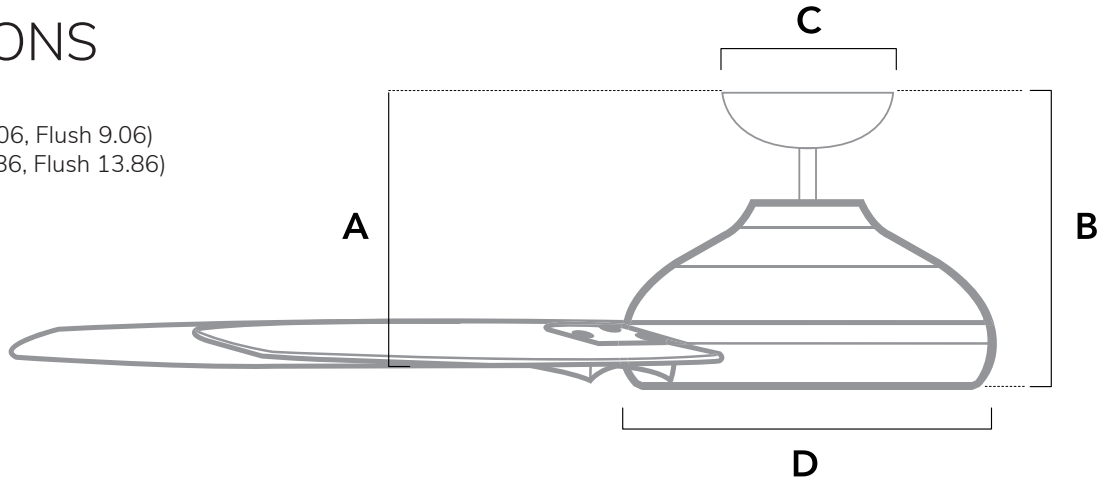

50386

Matte Black Body with Matte Black or Greyed Walnut Blades

DIMENSIONS

Measured in inches

- A. 10.06 (Angled 43.06, Flush 9.06)
- B. 14.86 (Angled 47.86, Flush 13.86)
- C. 6.49
- D. 9.4

FAN SPECIFICATIONS

Motor Type	Reversible	Wire Length	Control Type	Downrod	Location	Blade #	Add'l Sizes
AC	YES	32" (24" Downrod)	Pull Chains	3" Included	Damp	3	N/A

AIRFLOW AND LIGHT SPECIFICATIONS

AVG Airflow	Airflow Efficiency	CFM High	Voltage	Bulbs Included	Output Per Bulb	Watts Per Bulb	Bulb Type	Base Type	LED Light Kit	CRI	CCT (Kelvins)	Dimmable
3214	72	4815	120v/60Hz	Yes	800	9W	LED	E26	Yes	80	3,000	NO